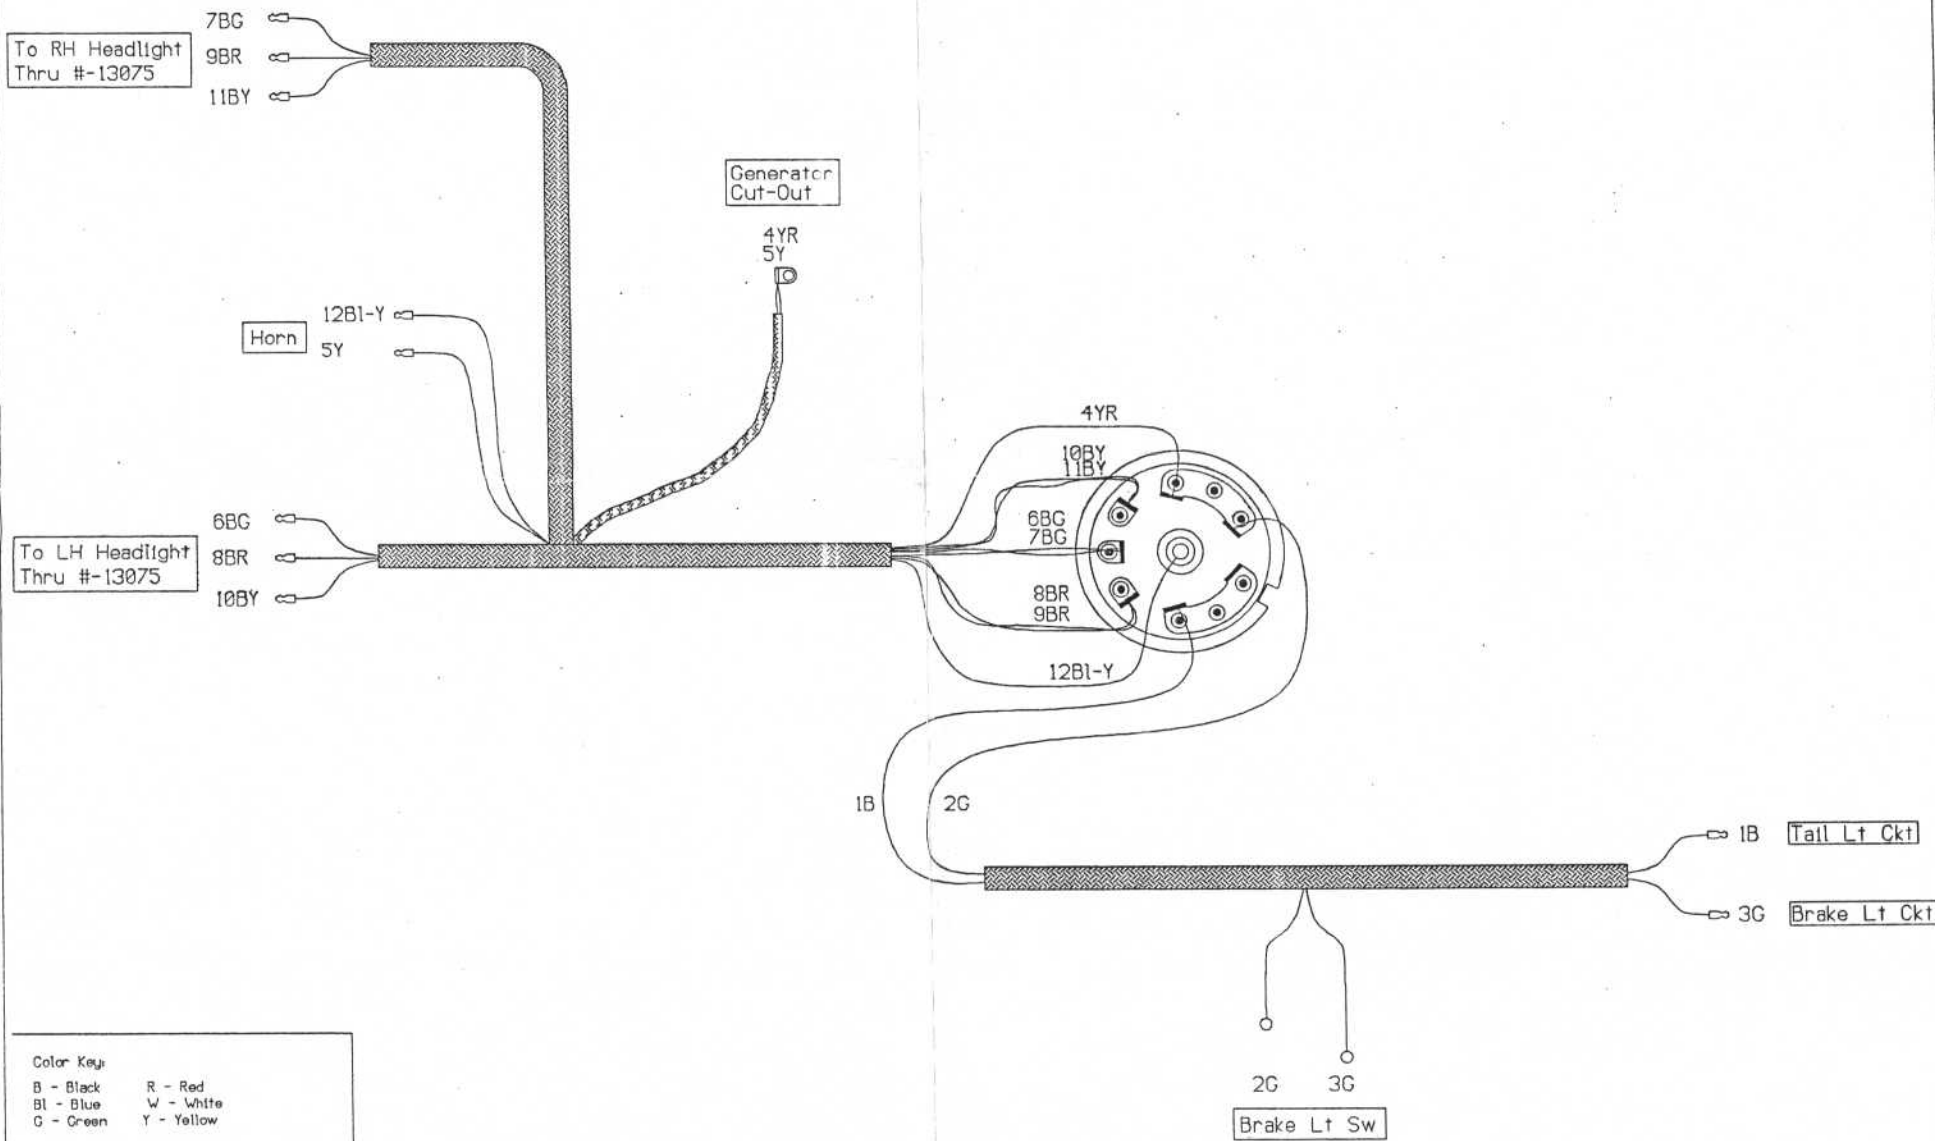

PASS & PU

Color Key:

- B - Black
- Bl - Blue
- G - Green
- R - Red
- W - White
- Y - Yellow

Example: 11BI-Y - Wire #11 Blue with Yellow Stripes.

Drawn By CDO 05/22/99